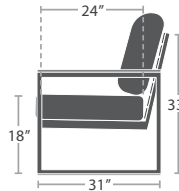

TABLE TOP OPTIONS

AVAILABLE IN SOLID OR SLATTED DURABOARD BACK

DURABOARD OPTIONS - SOLID OR SLATTED

COMPOSITE WOOD OPTION - SLATTED ONLY

42 lbs.

CLUB CHAIR SF-3203-101

MADE TO ORDER

70 lbs.

LOVESEAT SF-3203-102

MADE TO ORDER

100 lbs.

SOFA SF-3203-103

MADE TO ORDER

30 lbs.

OTTOMAN SF-3203-142

MADE TO ORDER

MADE TO ORDER

42 lbs.

CORNER SF-3203-151

MADE TO ORDER

66 lbs.

LEFT ARM LOVESEAT SF-3203-112

MADE TO ORDER

66 lbs.