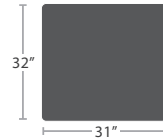

TABLE TOP OPTIONS

AVAILABLE IN SOLID OR SLATTED DURABOARD BACK

DURABOARD OPTIONS - SOLID OR SLATTED

COMPOSITE WOOD OPTION - SLATTED ONLY

42 lbs.

CLUB CHAIR SF-3203-101

MADE TO ORDER

70 lbs.

LOVESEAT SF-3203-102

MADE TO ORDER

100 lbs.

SOFA SF-3203-103

MADE TO ORDER

30 lbs.

OTTOMAN SF-3203-142

MADE TO ORDER

34 lbs.

DINING ARM CHAIR SF-3203-163

MADE TO ORDER

32 lbs.

ARMLESS LOUNGE CHAIR SF-3203-131

MADE TO ORDER

60 lbs.

ARMLESS LOVESEAT SF-3203-132

MADE TO ORDER

42 lbs.

CORNER SF-3203-151

MADE TO ORDER

66 lbs.

LEFT ARM LOVESEAT SF-3203-112

MADE TO ORDER

66 lbs.