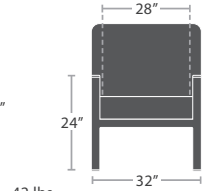

TABLE TOP OPTIONS

AVAILABLE IN SOLID OR SLATTED DURABOARD BACK

DURABOARD OPTIONS - SOLID OR SLATTED

COMPOSITE WOOD OPTION - SLATTED ONLY

42 lbs.

CLUB CHAIR SF-3203-101

MADE TO ORDER

70 lbs.

LOVESEAT SF-3203-102

MADE TO ORDER

100 lbs.

SOFA SF-3203-103

MADE TO ORDER

30 lbs.

OTTOMAN SF-3203-142

MADE TO ORDER

MADE TO ORDER

42 lbs.

CORNER SF-3203-151

MADE TO ORDER

66 lbs.

LEFT ARM LOVESEAT SF-3203-112

MADE TO ORDER

66 lbs.