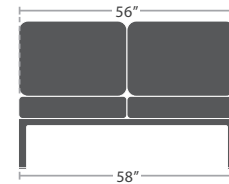

TABLE TOP OPTIONS

AVAILABLE IN SOLID OR SLATTED DURABOARD BACK

DURABOARD OPTIONS - SOLID OR SLATTED

COMPOSITE WOOD OPTION - SLATTED ONLY

42 lbs.

CLUB CHAIR SF-3203-101

MADE TO ORDER

70 lbs.

LOVESEAT SF-3203-102

MADE TO ORDER

100 lbs.

SOFA SF-3203-103

MADE TO ORDER

30 lbs.

OTTOMAN SF-3203-142

MADE TO ORDER

34 lbs.

DINING ARM CHAIR SF-3203-163

MADE TO ORDER

32 lbs.

ARMLESS LOUNGE CHAIR SF-3203-131

MADE TO ORDER

60 lbs.

ARMLESS LOVESEAT SF-3203-132

MADE TO ORDER

42 lbs.

CORNER SF-3203-151

MADE TO ORDER

66 lbs.

LEFT ARM LOVESEAT SF-3203-112

MADE TO ORDER

66 lbs.