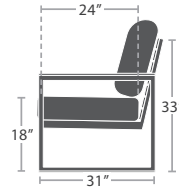

TABLE TOP OPTIONS

AVAILABLE IN SOLID OR SLATTED DURABOARD BACK

DURABOARD OPTIONS - SOLID OR SLATTED

COMPOSITE WOOD OPTION - SLATTED ONLY

42 lbs.

CLUB CHAIR SF-3203-101

MADE TO ORDER

70 lbs.

LOVESEAT SF-3203-102

MADE TO ORDER

100 lbs.

SOFA SF-3203-103

MADE TO ORDER

30 lbs.

OTTOMAN SF-3203-142

MADE TO ORDER

MADE TO ORDER

42 lbs.

CORNER SF-3203-151

MADE TO ORDER

66 lbs.

LEFT ARM LOVESEAT SF-3203-112

MADE TO ORDER

66 lbs.