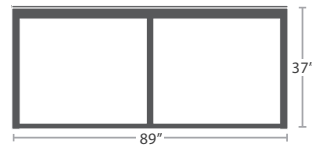

47 lbs.

DINING TABLE (SQUARE) SF-3203-305

55 lbs.

BAR TABLE (SQUARE) SF-3203-308

67 lbs.

DINING TABLE (RECTANGULAR) SF-3203-314

54 lbs.

BAR TABLE (RECTANGULAR) SF-3203-316