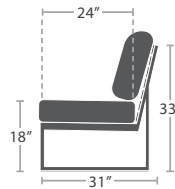

TABLE TOP OPTIONS

AVAILABLE IN SOLID OR SLATTED DURABOARD BACK

DURABOARD OPTIONS - SOLID OR SLATTED

COMPOSITE WOOD OPTION - SLATTED ONLY

42 lbs.

CLUB CHAIR SF-3203-101

MADE TO ORDER

70 lbs.

LOVESEAT SF-3203-102

MADE TO ORDER

100 lbs.

SOFA SF-3203-103

MADE TO ORDER

30 lbs.

OTTOMAN SF-3203-142

MADE TO ORDER

34 lbs.

DINING ARM CHAIR SF-3203-163

MADE TO ORDER

32 lbs.

ARMLESS LOUNGE CHAIR SF-3203-131

MADE TO ORDER

60 lbs.

ARMLESS LOVESEAT SF-3203-132

MADE TO ORDER

42 lbs.

CORNER SF-3203-151

MADE TO ORDER

66 lbs.

LEFT ARM LOVESEAT SF-3203-112

MADE TO ORDER

66 lbs.