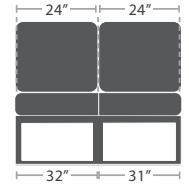

TABLE TOP OPTIONS

AVAILABLE IN SOLID OR SLATTED DURABOARD BACK

DURABOARD OPTIONS - SOLID OR SLATTED

COMPOSITE WOOD OPTION - SLATTED ONLY

42 lbs.

CLUB CHAIR SF-3203-101

MADE TO ORDER

70 lbs.

LOVESEAT SF-3203-102

MADE TO ORDER

100 lbs.

SOFA SF-3203-103

MADE TO ORDER

30 lbs.

OTTOMAN SF-3203-142

MADE TO ORDER

34 lbs.

DINING ARM CHAIR SF-3203-163

MADE TO ORDER

32 lbs.

ARMLESS LOUNGE CHAIR SF-3203-131

MADE TO ORDER

60 lbs.

ARMLESS LOVESEAT SF-3203-132

MADE TO ORDER

42 lbs.

CORNER SF-3203-151

MADE TO ORDER

66 lbs.

LEFT ARM LOVESEAT SF-3203-112

MADE TO ORDER

66 lbs.