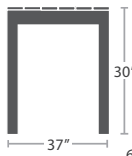

MADE TO ORDER

42 lbs.

CORNER SF-3203-151

MADE TO ORDER

66 lbs.

LEFT ARM LOVESEAT SF-3203-112

MADE TO ORDER

66 lbs.

RIGHT ARM LOVESEAT SF-3203-122

MADE TO ORDER

13 lbs.

END TABLE (SQUARE) SF-3203-303

MADE TO ORDER

47 lbs.

COFFEE TABLE RECTANGULAR SF-3203-311

MADE TO ORDER

47 lbs.

DINING TABLE (SQUARE) SF-3203-305

55 lbs.

BAR TABLE (SQUARE) SF-3203-308

67 lbs.

DINING TABLE (RECTANGULAR) SF-3203-314

54 lbs.

BAR TABLE (RECTANGULAR) SF-3203-316