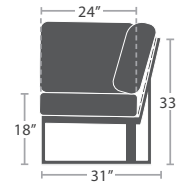

LOVESEAT SF-3203-102

MADE TO ORDER

100 lbs.

SOFA SF-3203-103

MADE TO ORDER

30 lbs.

OTTOMAN SF-3203-142

MADE TO ORDER

34 lbs.

DINING ARM CHAIR SF-3203-163

MADE TO ORDER

32 lbs.

ARMLESS LOUNGE CHAIR SF-3203-131

MADE TO ORDER

60 lbs.

ARMLESS LOVESEAT SF-3203-132

MADE TO ORDER

42 lbs.

CORNER SF-3203-151

MADE TO ORDER

66 lbs.

LEFT ARM LOVESEAT SF-3203-112

MADE TO ORDER

66 lbs.