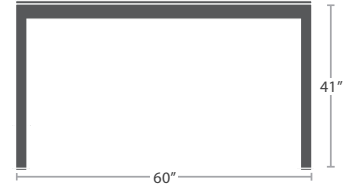

47 lbs.

DINING TABLE (SQUARE) SF-3203-305

55 lbs.

BAR TABLE (SQUARE) SF-3203-308

67 lbs.

DINING TABLE (RECTANGULAR) SF-3203-314

54 lbs.

BAR TABLE (RECTANGULAR) SF-3203-316