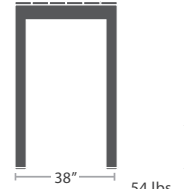

MADE TO ORDER

42 lbs.

CORNER SF-3203-151

MADE TO ORDER

66 lbs.

LEFT ARM LOVESEAT SF-3203-112

MADE TO ORDER

66 lbs.

RIGHT ARM LOVESEAT SF-3203-122

MADE TO ORDER

13 lbs.

END TABLE (SQUARE) SF-3203-303

MADE TO ORDER

47 lbs.

COFFEE TABLE RECTANGULAR SF-3203-311

MADE TO ORDER

47 lbs.

DINING TABLE (SQUARE) SF-3203-305

55 lbs.

BAR TABLE (SQUARE) SF-3203-308

67 lbs.

DINING TABLE (RECTANGULAR) SF-3203-314

54 lbs.

BAR TABLE (RECTANGULAR) SF-3203-316

63 lbs.

DRINK RAIL RECTANGULAR SF-3203-932 SOLID TOP ONLY

MADE TO ORDER

88 lbs.

BAR RAIL (LARGE) SF-3203-933 SOLID TOP ONLY

MADE TO ORDER