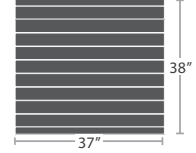

55 lbs.

BAR TABLE (SQUARE) SF-3203-308