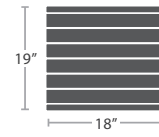

13 lbs.

END TABLE (SQUARE) SF-3203-303

MADE TO ORDER