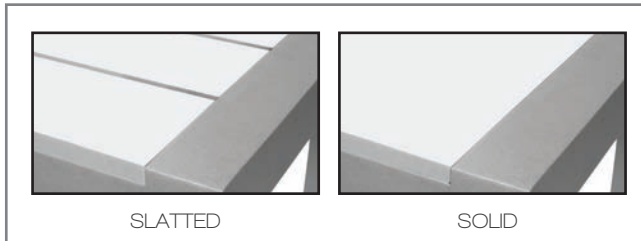

MODERA COLLECTION

MATERIAL OVERVIEW

POWDER COATED ALUMINUM FRAME | ALL POWDER COATING OPTIONS AVAILABLE | DURABOARD WITH SOLID OR SLATTED OPTION
COMPOSITE WOOD WITH SLATTED OPTIONS ONLY | CUSHIONS ARE NOT INCLUDED WHERE APPLICABLE

TABLE TOP OPTIONS

AVAILABLE IN SOLID OR SLATTED DURABOARD BACK

DURABOARD OPTIONS - SOLID OR SLATTED

COMPOSITE WOOD OPTION - SLATTED ONLY

42 lbs.

CLUB CHAIR SF-3203-101

MADE TO ORDER

70 lbs.

LOVESEAT SF-3203-102

MADE TO ORDER

100 lbs.

SOFA SF-3203-103

MADE TO ORDER

30 lbs.

OTTOMAN SF-3203-142

MADE TO ORDER