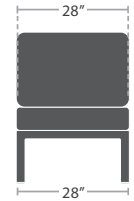

TABLE TOP OPTIONS

AVAILABLE IN SOLID OR SLATTED DURABOARD BACK

DURABOARD OPTIONS - SOLID OR SLATTED

COMPOSITE WOOD OPTION - SLATTED ONLY

42 lbs.

CLUB CHAIR SF-3203-101

MADE TO ORDER

70 lbs.

LOVESEAT SF-3203-102

MADE TO ORDER

100 lbs.

SOFA SF-3203-103

MADE TO ORDER

30 lbs.

OTTOMAN SF-3203-142

MADE TO ORDER

34 lbs.

DINING ARM CHAIR SF-3203-163

MADE TO ORDER

32 lbs.

ARMLESS LOUNGE CHAIR SF-3203-131

MADE TO ORDER

60 lbs.

ARMLESS LOVESEAT SF-3203-132

MADE TO ORDER

42 lbs.

CORNER SF-3203-151

MADE TO ORDER

66 lbs.

LEFT ARM LOVESEAT SF-3203-112

MADE TO ORDER

66 lbs.