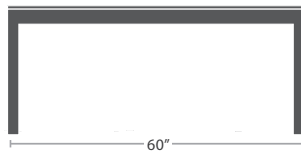

67 lbs.

DINING TABLE (RECTANGULAR) SF-3203-314