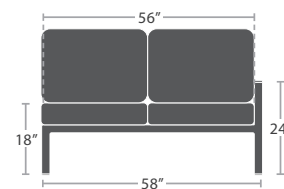

LOVESEAT SF-3203-102

MADE TO ORDER

100 lbs.

SOFA SF-3203-103

MADE TO ORDER

30 lbs.

OTTOMAN SF-3203-142

MADE TO ORDER

34 lbs.

DINING ARM CHAIR SF-3203-163

MADE TO ORDER

32 lbs.

ARMLESS LOUNGE CHAIR SF-3203-131

MADE TO ORDER

60 lbs.

ARMLESS LOVESEAT SF-3203-132

MADE TO ORDER

42 lbs.

CORNER SF-3203-151

MADE TO ORDER

66 lbs.

LEFT ARM LOVESEAT SF-3203-112

MADE TO ORDER

66 lbs.

RIGHT ARM LOVESEAT SF-3203-122

MADE TO ORDER

13 lbs.

END TABLE (SQUARE) SF-3203-303

MADE TO ORDER

47 lbs.

COFFEE TABLE RECTANGULAR SF-3203-311

MADE TO ORDER