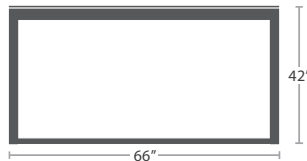

BAR RAIL (LARGE) SF-3203-933 SOLID TOP ONLY

88 lbs.