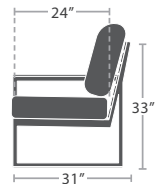

34 lbs.

DINING ARM CHAIR SF-3203-163

MADE TO ORDER

32 lbs.

ARMLESS LOUNGE CHAIR SF-3203-131

MADE TO ORDER

60 lbs.

ARMLESS LOVESEAT SF-3203-132

MADE TO ORDER

42 lbs.

CORNER SF-3203-151

MADE TO ORDER

66 lbs.

LEFT ARM LOVESEAT SF-3203-112

MADE TO ORDER

66 lbs.

RIGHT ARM LOVESEAT SF-3203-122

MADE TO ORDER

13 lbs.

END TABLE (SQUARE) SF-3203-303

MADE TO ORDER

47 lbs.

COFFEE TABLE RECTANGULAR SF-3203-311

MADE TO ORDER