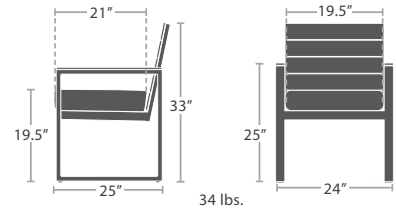

TABLE TOP OPTIONS

AVAILABLE IN SOLID OR SLATTED DURABOARD BACK

DURABOARD OPTIONS - SOLID OR SLATTED

COMPOSITE WOOD OPTION - SLATTED ONLY

42 lbs.

CLUB CHAIR SF-3203-101

MADE TO ORDER

70 lbs.

LOVESEAT SF-3203-102

MADE TO ORDER

100 lbs.

SOFA SF-3203-103

MADE TO ORDER

30 lbs.

OTTOMAN SF-3203-142

MADE TO ORDER

34 lbs.

DINING ARM CHAIR SF-3203-163

MADE TO ORDER

32 lbs.

ARMLESS LOUNGE CHAIR SF-3203-131

MADE TO ORDER

60 lbs.

ARMLESS LOVESEAT SF-3203-132

MADE TO ORDER

42 lbs.

CORNER SF-3203-151

MADE TO ORDER

66 lbs.

LEFT ARM LOVESEAT SF-3203-112

MADE TO ORDER

66 lbs.