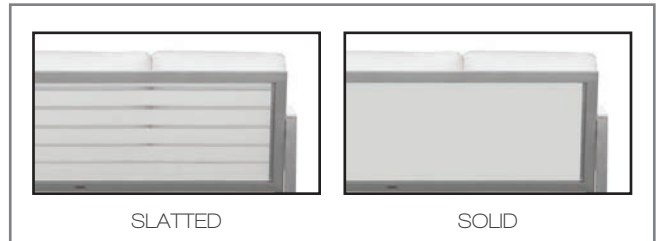

MODERA COLLECTION

MATERIAL OVERVIEW

POWDER COATED ALUMINUM FRAME | ALL POWDER COATING OPTIONS AVAILABLE | DURABOARD WITH SOLID OR SLATTED OPTION
COMPOSITE WOOD WITH SLATTED OPTIONS ONLY | CUSHIONS ARE NOT INCLUDED WHERE APPLICABLE

TABLE TOP OPTIONS

AVAILABLE IN SOLID OR SLATTED DURABOARD BACK

DURABOARD OPTIONS - SOLID OR SLATTED

COMPOSITE WOOD OPTION - SLATTED ONLY

42 lbs.

CLUB CHAIR SF-3203-101

MADE TO ORDER

70 lbs.

LOVESEAT SF-3203-102

MADE TO ORDER

100 lbs.

SOFA SF-3203-103

MADE TO ORDER

30 lbs.

OTTOMAN SF-3203-142

MADE TO ORDER