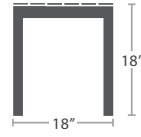

LOVESEAT SF-3203-102

MADE TO ORDER

100 lbs.

SOFA SF-3203-103

MADE TO ORDER

30 lbs.

OTTOMAN SF-3203-142

MADE TO ORDER

34 lbs.

DINING ARM CHAIR SF-3203-163

MADE TO ORDER

32 lbs.

ARMLESS LOUNGE CHAIR SF-3203-131

MADE TO ORDER

60 lbs.

ARMLESS LOVESEAT SF-3203-132

MADE TO ORDER

42 lbs.

CORNER SF-3203-151

MADE TO ORDER

66 lbs.

LEFT ARM LOVESEAT SF-3203-112

MADE TO ORDER

66 lbs.

RIGHT ARM LOVESEAT SF-3203-122

MADE TO ORDER

13 lbs.

END TABLE (SQUARE) SF-3203-303

MADE TO ORDER

47 lbs.

COFFEE TABLE RECTANGULAR SF-3203-311

MADE TO ORDER