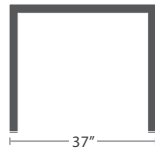

MADE TO ORDER

42 lbs.

CORNER SF-3203-151

MADE TO ORDER

66 lbs.

LEFT ARM LOVESEAT SF-3203-112

MADE TO ORDER

66 lbs.

RIGHT ARM LOVESEAT SF-3203-122

MADE TO ORDER

13 lbs.

END TABLE (SQUARE) SF-3203-303

MADE TO ORDER

47 lbs.

COFFEE TABLE RECTANGULAR SF-3203-311

MADE TO ORDER