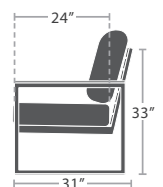

34 lbs.

DINING ARM CHAIR SF-3203-163

MADE TO ORDER

32 lbs.

ARMLESS LOUNGE CHAIR SF-3203-131

MADE TO ORDER

60 lbs.

ARMLESS LOVESEAT SF-3203-132

MADE TO ORDER

42 lbs.

CORNER SF-3203-151

MADE TO ORDER

66 lbs.

LEFT ARM LOVESEAT SF-3203-112

MADE TO ORDER

66 lbs.

RIGHT ARM LOVESEAT SF-3203-122

MADE TO ORDER

13 lbs.

END TABLE (SQUARE) SF-3203-303

MADE TO ORDER

47 lbs.

COFFEE TABLE RECTANGULAR SF-3203-311

MADE TO ORDER