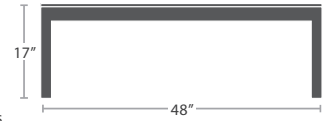

MADE TO ORDER

42 lbs.

CORNER SF-3203-151

MADE TO ORDER

66 lbs.

LEFT ARM LOVESEAT SF-3203-112

MADE TO ORDER

66 lbs.

RIGHT ARM LOVESEAT SF-3203-122

MADE TO ORDER

13 lbs.

END TABLE (SQUARE) SF-3203-303

MADE TO ORDER

47 lbs.

COFFEE TABLE RECTANGULAR SF-3203-311

MADE TO ORDER