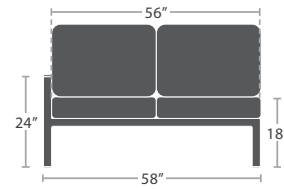

LOVESEAT SF-3203-102

MADE TO ORDER

100 lbs.

SOFA SF-3203-103

MADE TO ORDER

30 lbs.

OTTOMAN SF-3203-142

MADE TO ORDER

34 lbs.

DINING ARM CHAIR SF-3203-163

MADE TO ORDER

32 lbs.

ARMLESS LOUNGE CHAIR SF-3203-131

MADE TO ORDER

60 lbs.

ARMLESS LOVESEAT SF-3203-132

MADE TO ORDER

42 lbs.

CORNER SF-3203-151

MADE TO ORDER

66 lbs.

LEFT ARM LOVESEAT SF-3203-112

MADE TO ORDER

66 lbs.

RIGHT ARM LOVESEAT SF-3203-122

MADE TO ORDER

13 lbs.

END TABLE (SQUARE) SF-3203-303

MADE TO ORDER

47 lbs.

COFFEE TABLE RECTANGULAR SF-3203-311

MADE TO ORDER