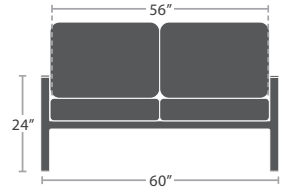

TABLE TOP OPTIONS

AVAILABLE IN SOLID OR SLATTED DURABOARD BACK

DURABOARD OPTIONS - SOLID OR SLATTED

COMPOSITE WOOD OPTION - SLATTED ONLY

42 lbs.

CLUB CHAIR SF-3203-101

MADE TO ORDER

70 lbs.

LOVESEAT SF-3203-102

MADE TO ORDER

100 lbs.

SOFA SF-3203-103

MADE TO ORDER

30 lbs.

OTTOMAN SF-3203-142

MADE TO ORDER

MADE TO ORDER

42 lbs.

CORNER SF-3203-151

MADE TO ORDER

66 lbs.

LEFT ARM LOVESEAT SF-3203-112

MADE TO ORDER

66 lbs.