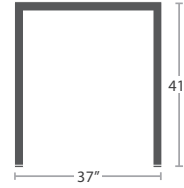

MADE TO ORDER

42 lbs.

CORNER SF-3203-151

MADE TO ORDER

66 lbs.

LEFT ARM LOVESEAT SF-3203-112

MADE TO ORDER

66 lbs.

RIGHT ARM LOVESEAT SF-3203-122

MADE TO ORDER

13 lbs.

END TABLE (SQUARE) SF-3203-303

MADE TO ORDER

47 lbs.

COFFEE TABLE RECTANGULAR SF-3203-311

MADE TO ORDER

47 lbs.

DINING TABLE (SQUARE) SF-3203-305

55 lbs.

BAR TABLE (SQUARE) SF-3203-308

67 lbs.

DINING TABLE (RECTANGULAR) SF-3203-314

54 lbs.

BAR TABLE (RECTANGULAR) SF-3203-316