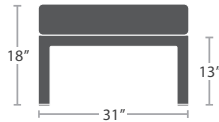

TABLE TOP OPTIONS

AVAILABLE IN SOLID OR SLATTED DURABOARD BACK

DURABOARD OPTIONS - SOLID OR SLATTED

COMPOSITE WOOD OPTION - SLATTED ONLY

42 lbs.

CLUB CHAIR SF-3203-101

MADE TO ORDER

70 lbs.

LOVESEAT SF-3203-102

MADE TO ORDER

100 lbs.

SOFA SF-3203-103

MADE TO ORDER

30 lbs.

OTTOMAN SF-3203-142

MADE TO ORDER

34 lbs.

DINING ARM CHAIR SF-3203-163

MADE TO ORDER

32 lbs.

ARMLESS LOUNGE CHAIR SF-3203-131

MADE TO ORDER

60 lbs.

ARMLESS LOVESEAT SF-3203-132

MADE TO ORDER

42 lbs.

CORNER SF-3203-151

MADE TO ORDER

66 lbs.

LEFT ARM LOVESEAT SF-3203-112

MADE TO ORDER

66 lbs.