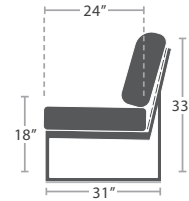

TABLE TOP OPTIONS

AVAILABLE IN SOLID OR SLATTED DURABOARD BACK

DURABOARD OPTIONS - SOLID OR SLATTED

COMPOSITE WOOD OPTION - SLATTED ONLY

42 lbs.

CLUB CHAIR SF-3203-101

MADE TO ORDER

70 lbs.

LOVESEAT SF-3203-102

MADE TO ORDER

100 lbs.

SOFA SF-3203-103

MADE TO ORDER

30 lbs.

OTTOMAN SF-3203-142

MADE TO ORDER

34 lbs.

DINING ARM CHAIR SF-3203-163

MADE TO ORDER

32 lbs.

ARMLESS LOUNGE CHAIR SF-3203-131

MADE TO ORDER

60 lbs.

ARMLESS LOVESEAT SF-3203-132

MADE TO ORDER

42 lbs.

CORNER SF-3203-151

MADE TO ORDER

66 lbs.

LEFT ARM LOVESEAT SF-3203-112

MADE TO ORDER

66 lbs.