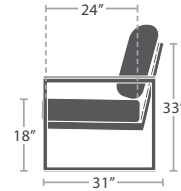

TABLE TOP OPTIONS

AVAILABLE IN SOLID OR SLATTED DURABOARD BACK

DURABOARD OPTIONS - SOLID OR SLATTED

COMPOSITE WOOD OPTION - SLATTED ONLY

42 lbs.

CLUB CHAIR SF-3203-101

MADE TO ORDER

70 lbs.

LOVESEAT SF-3203-102

MADE TO ORDER

100 lbs.

SOFA SF-3203-103

MADE TO ORDER

30 lbs.

OTTOMAN SF-3203-142

MADE TO ORDER

MADE TO ORDER

42 lbs.

CORNER SF-3203-151

MADE TO ORDER

66 lbs.

LEFT ARM LOVESEAT SF-3203-112

MADE TO ORDER

66 lbs.