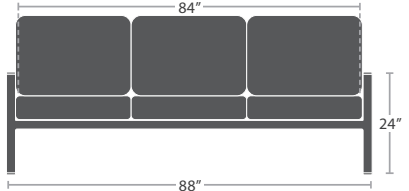

TABLE TOP OPTIONS

AVAILABLE IN SOLID OR SLATTED DURABOARD BACK

DURABOARD OPTIONS - SOLID OR SLATTED

COMPOSITE WOOD OPTION - SLATTED ONLY

42 lbs.

CLUB CHAIR SF-3203-101

MADE TO ORDER

70 lbs.

LOVESEAT SF-3203-102

MADE TO ORDER

100 lbs.

SOFA SF-3203-103

MADE TO ORDER

30 lbs.

OTTOMAN SF-3203-142

MADE TO ORDER

MADE TO ORDER

42 lbs.

CORNER SF-3203-151

MADE TO ORDER

66 lbs.

LEFT ARM LOVESEAT SF-3203-112

MADE TO ORDER

66 lbs.