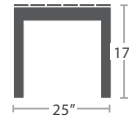

MADE TO ORDER

42 lbs.

CORNER SF-3203-151

MADE TO ORDER

66 lbs.

LEFT ARM LOVESEAT SF-3203-112

MADE TO ORDER

66 lbs.

RIGHT ARM LOVESEAT SF-3203-122

MADE TO ORDER

13 lbs.

END TABLE (SQUARE) SF-3203-303

MADE TO ORDER

47 lbs.

COFFEE TABLE RECTANGULAR SF-3203-311

MADE TO ORDER