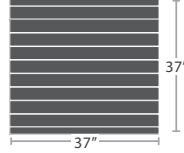

MADE TO ORDER

42 lbs.

CORNER SF-3203-151

MADE TO ORDER

66 lbs.

LEFT ARM LOVESEAT SF-3203-112

MADE TO ORDER

66 lbs.

RIGHT ARM LOVESEAT SF-3203-122

MADE TO ORDER

13 lbs.

END TABLE (SQUARE) SF-3203-303

MADE TO ORDER

47 lbs.

COFFEE TABLE RECTANGULAR SF-3203-311

MADE TO ORDER