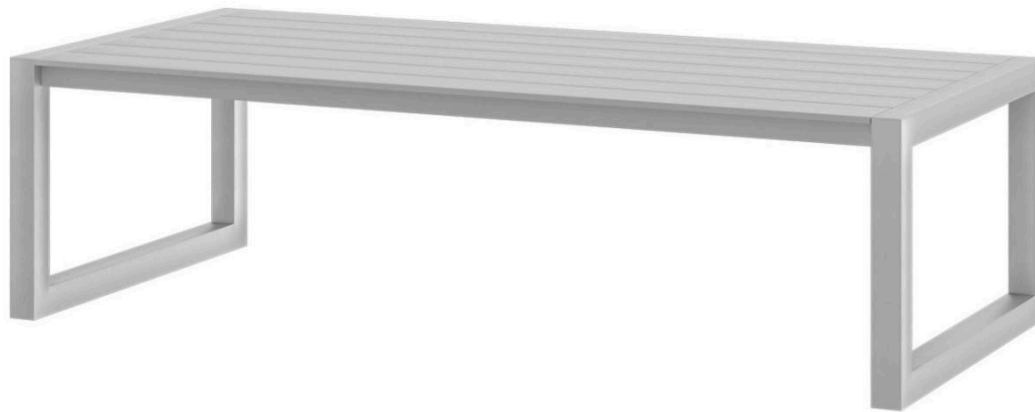

### Iconic Small Rectangle Coffee Table SF-3217-310 Made-to-order (M2O)

Dimensions:\*

Length: 65"  
Depth: 30"  
Height: 18"

Materials:

Powder Coated Aluminum Frame  
Porcelain Table Tops Inserts

Description:

Powder coated aluminum frame. All Powder Coating options available. Porcelain Table Top Inserts. All Porcelain options except PT101 White and PT102 Gray available.

Warranty:

[Follow this link for information regarding this product's warranty information.](#)

**Made-to-order (M2O)** - Iconic Small Rectangle Coffee Table is made to order.  
*\*Dimensions may vary by up to an inch.*

We are designer friendly! Find more textiles and finishes at [www.decoscape.com/finishes](http://www.decoscape.com/finishes)  
If you don't find what you are looking for online, call us at **305.740.1601**